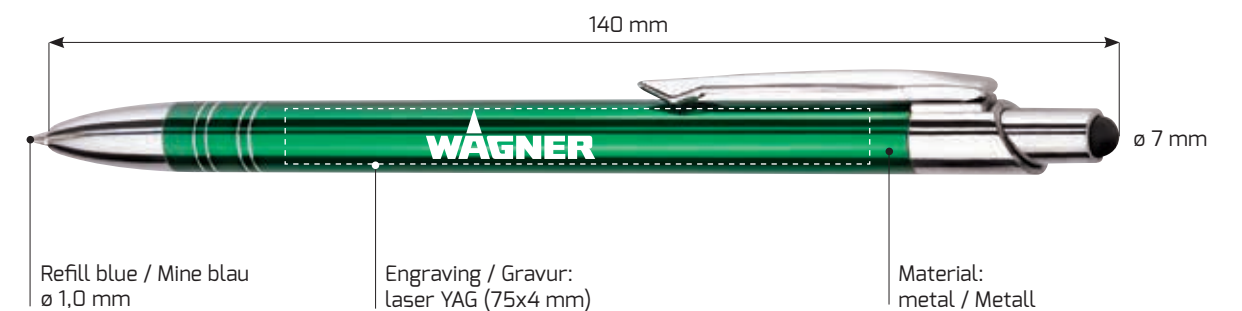

Technical specification and appearance of a pen show on the photo can differ a little bit from real look. Bilden von den illustrativ. Die tatsächlichen Farben der Produkte können von den vorgestellten.

●	BT-01	black/schwarz	*	●	BT-06	red/rot	●
●	BT-03	gun/graphit	*	●	BT-10A	dark blue/dunkel blau	●
●	BT-05	orange/orange	●	●	BT-13	dark green/dunkel grün	*

* shiny / glänzend ● mat / matte

Refill blue ø 1.0 mm - standard
Mine blau ø 1.0 mm - standard

Refill black, for an extra charge
Mine schwarz, plus Aufpreis
auf Bestellung erhältlich

Refill red, for an extra charge
Mine rot, plus Aufpreis
auf Bestellung erhältlich

Packaging / Verpackung:
50 pcs - polybag / Polybeutel

Carton / Karton: 33x23x16 cm
Weight / Gewicht: 7 kg gross / brutto

1 carton / 500 pcs
1 Karton / 500 Stück