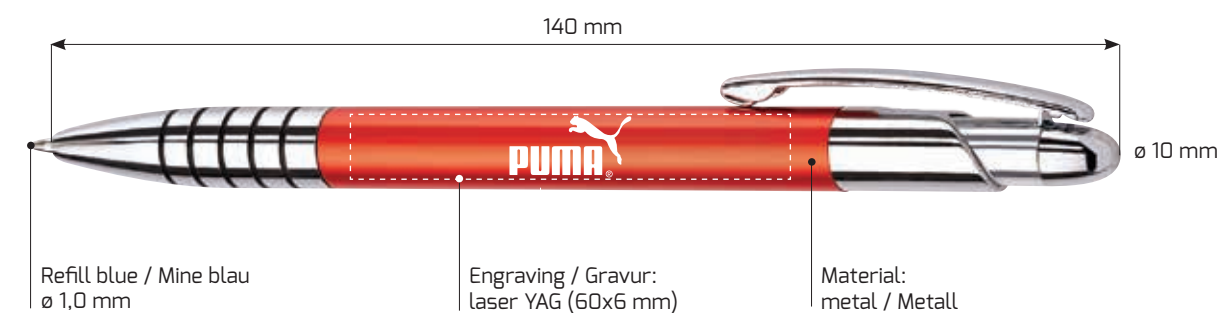

Zen

SERIES / SERIE Zen

METAL BALLPEN / METALL-KUGELSCHREIBER

PATENTED / PATENTIERT

Technical specification and appearance of a pen show on the photo can differ a little bit from real look. Bilden von den illustrativ. Die tatsächlichen Farben der Produkte können von den vorgestellten.

● Z-01	black/schwarz	*	● Z-06	red/rot	*
● Z-03	gun/graphit	*	● Z-10	dark blue/dunkel blau	*
● Z-05	orange/orange	●			

* shiny / glänzend   ● mat / matte

Refill blue ø 1.0 mm - standard
Mine blau ø 1.0 mm - standard

Refill black, for an extra charge
Mine schwarz, plus Aufpreis
auf Bestellung erhältlich

Refill red, for an extra charge
Mine rot, plus Aufpreis
auf Bestellung erhältlich

Packaging / Verpackung:
50 pcs - polybag / Polybeutel

Carton / Karton: 33x23x16 cm
Weight / Gewicht: 7 kg gross / brutto

1 carton / 500 pcs
1 Karton / 500 Stück